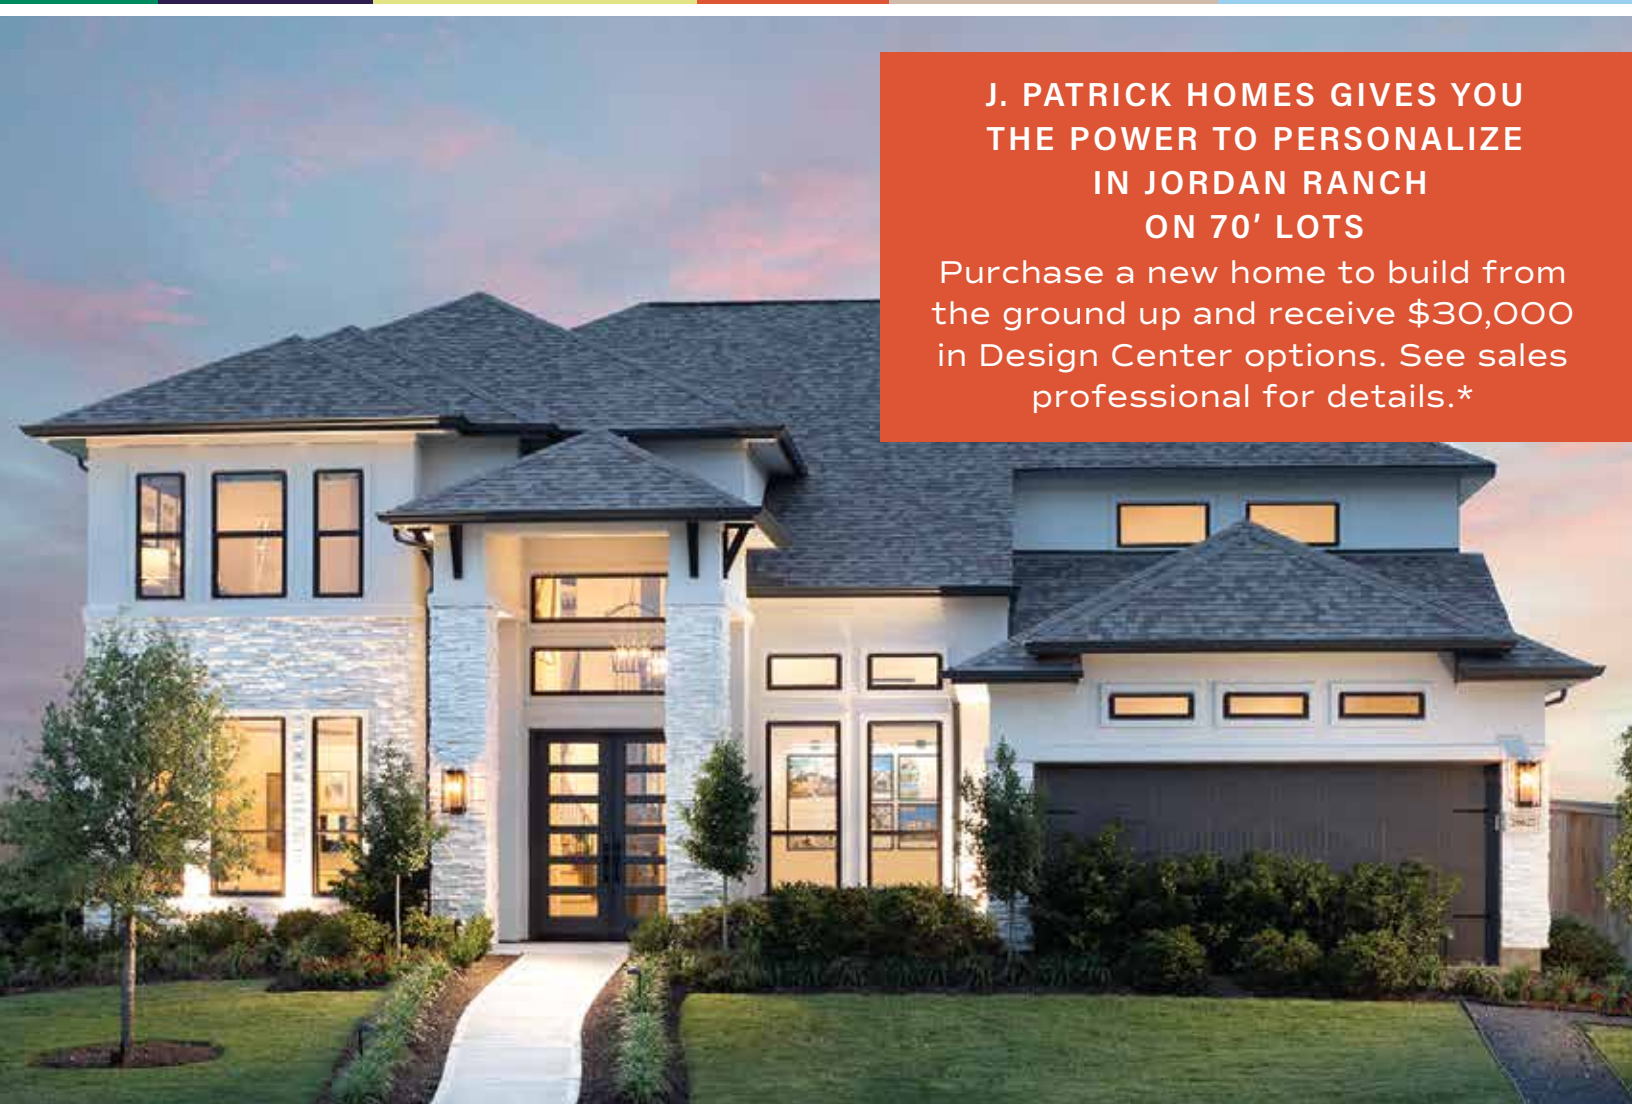

FALL SAVINGS IN JORDAN RANCH

THE MEADOWLARK | 2815 TARRAGON CREST DRIVE
 Was \$773,254 Now \$749,990 | 3,737 sq. ft.
 4 Bed | 3.5 Bath | 4 Car Garage | 2 Story

THE BIG BEND II | 2819 TARRAGON CREST DRIVE
 Was \$903,959 Now \$892,990 | 4,596 sq. ft.
 5 Bed | 5 Bath | 3 Car Garage | 2 Story

THE COMAL II | 2426 SANDHILL CREST LANE
 \$856,775 | 4,303 sq. ft.
 4 Bed | 4.5 Bath | 3 Car Garage | 2 Story
 Summer Completion

THE AMHERST | 2806 TARRAGON CREST DRIVE
 Was \$950,698 Now \$939,990 | 4,550 sq. ft.
 4 Bed | 4 Bath | 3 Car Garage | 2 Story

**J. PATRICK HOMES GIVES YOU
THE POWER TO PERSONALIZE
IN JORDAN RANCH
ON 70' LOTS**

Purchase a new home to build from the ground up and receive \$30,000 in Design Center options. See sales professional for details.*