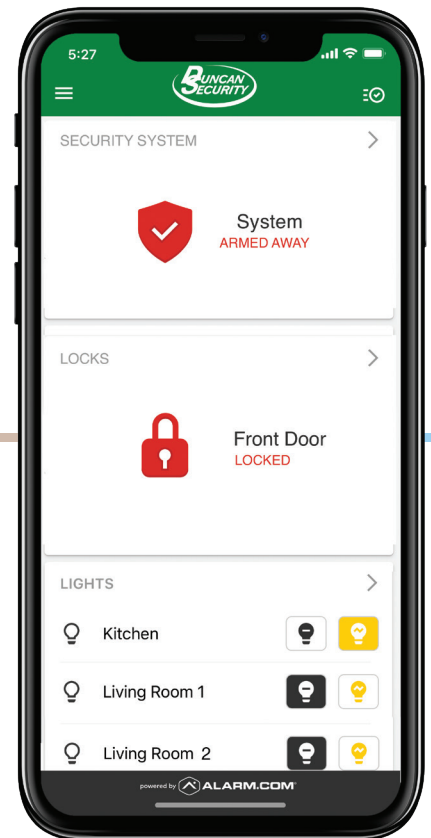

smarter living

Now your home can be tailored to your personal preferences, every day with modern smart home automation systems and easy-to-use interfaces. Your new J. Patrick home is available with the following smart home features plus white-glove service after closing for professional orientation of the Duncan Security mobile app, Qolsys IQ Panel 4+, integration of Liftmaster Garage Door, Z-Wave Light Switch, Kwikset Z-Wave Front Door Lock and Alarm.com Video Doorbell.